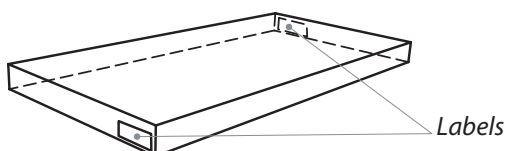

SPECIFICATIONS