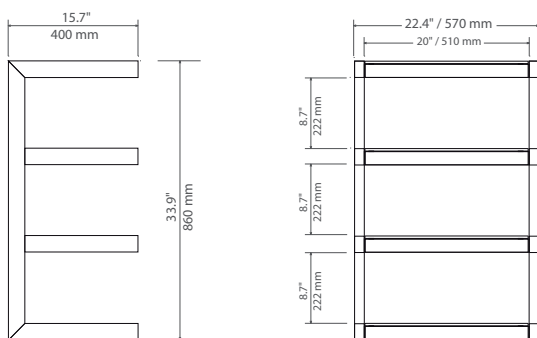

DESIGN

Finishes: *Glossy Black / Black*
Glossy Black / Red

Structure: Glossy black powder coated steel
Shelves: Black or red tempered glass

MAXIMUM LOAD

Upper shelf: 88.2 lbs - 40kg
Internal shelves: 44 lbs - 20 kg

USABLE DIMENSIONS

Overall dimensions (W x H x D):
22.4" x 33.9" x 15.7" / 570x 860x 400mm
Shelves (W x D): 22.4" x 15.7" / 570 x 400 mm
Height between shelves: 8.7" / 222 mm

PACKAGING

Delivered disassembled with screws kit, mounting instructions and tools
Quantity/box: 1 - **Type:** Brown cardboard
Dimensions (W x H x D): 35,6" x 19,2" x 6,2" / 905 x 490 x 160mm
Gross Weight: 57.5 lbs / 26.1kg - **Net Weight:** 51.3 lbs / 23.3 kg
GenCodes: 3760108801899 (*Glossy Black / Black*)
3760108801905 (*Glossy Black / Red*)

In the same range :

Esse - Esse Stand - Esse^{Mini}