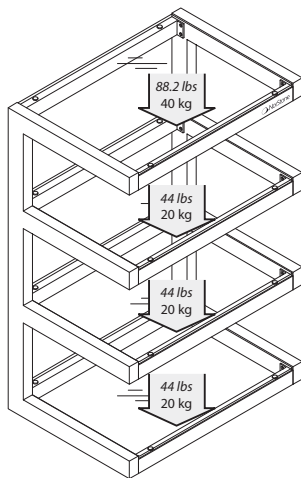

DESIGN

Finishes: *Glossy Black / Black*
Glossy Black / Red

Structure: Glossy black powder coated steel
Shelves: Black or red tempered glass

MAXIMUM LOAD

Upper shelf: 88.2 lbs - 40kg
Internal shelves: 44 lbs - 20 kg

USABLE DIMENSIONS

Overall dimensions (W x H x D):
22.4" x 33.9" x 15.7" / 570x 860x 400mm
Shelves (W x D): 22.4" x 15.7" / 570 x 400 mm
Height between shelves: 8.7" / 222 mm

PACKAGING

Delivered disassembled with screws kit, mounting instructions and tools
Quantity/box: 1 - **Type:** Brown cardboard
Dimensions (W x H x D): 35,6" x 19,2" x 6,2" / 905 x 490 x 160mm
Gross Weight: 57.5 lbs / 26.1kg - **Net Weight:** 51.3 lbs / 23.3 kg
GenCodes: 3760108801899 (*Glossy Black / Black*)
3760108801905 (*Glossy Black / Red*)

In the same range :

Esse - Esse Stand - Esse^{Mini}